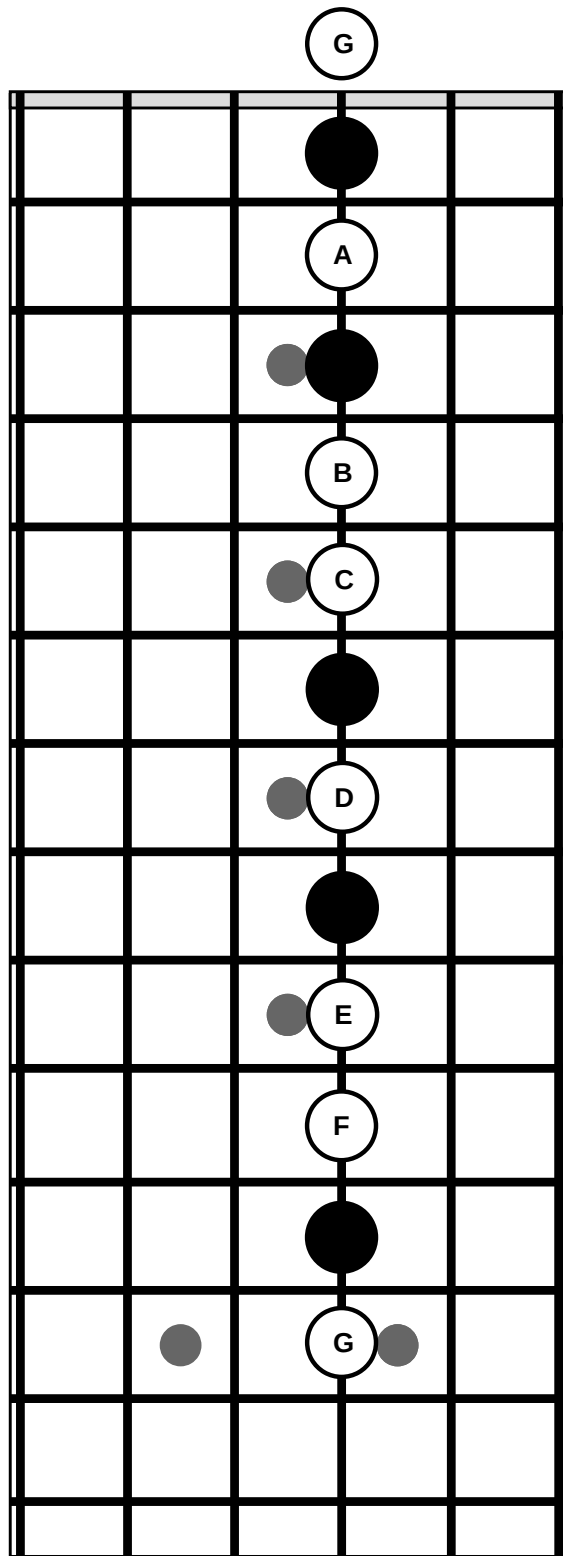

The Notes On The 3rd String

Musical notation for the notes on the 3rd string. The top staff is a treble clef with a '3' below it, showing notes G, A, B, C, D, E, F, G. The bottom staff is a TAB staff with fret numbers 0, 2, 4, 5, 7, 9, 10, 12.