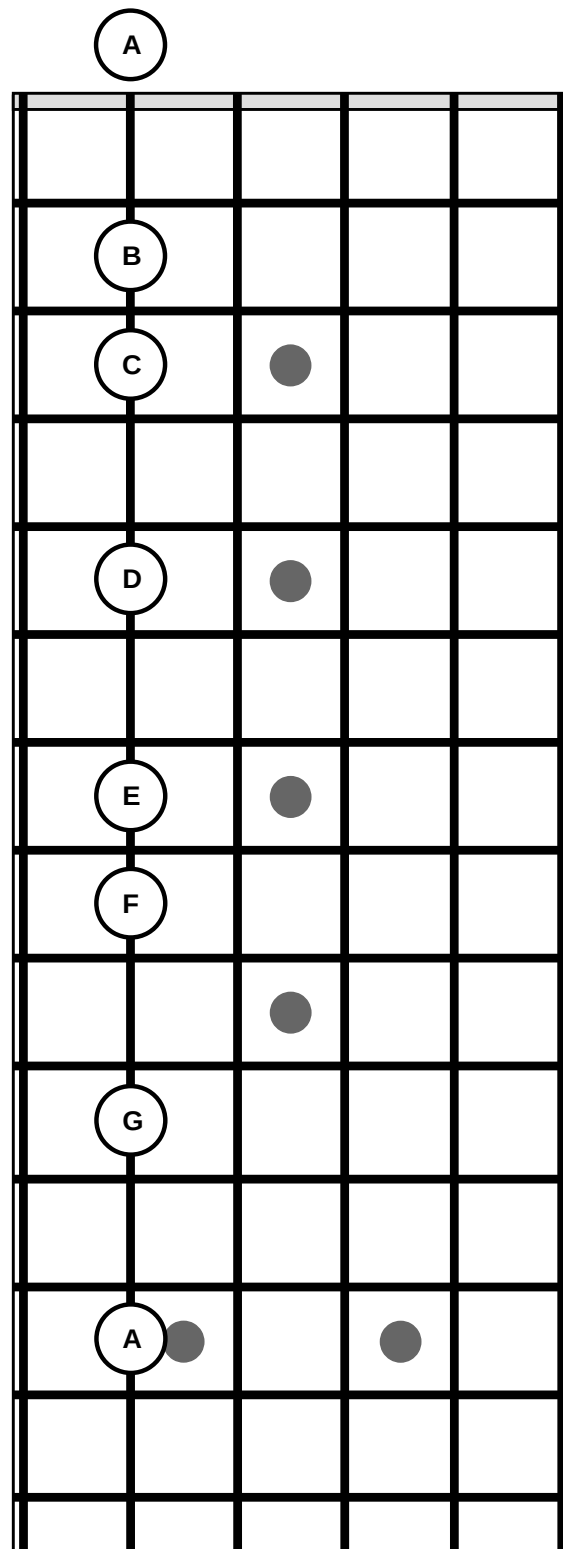

The Musical Alphabet On the 5th String

Musical notation for the 5th string in 4/4 time. The notes are A, B, C, D, E, F, G, A. Below the staff is a TAB line with fret numbers: 0, 2, 3, 5, 7, 8, 10, 12.